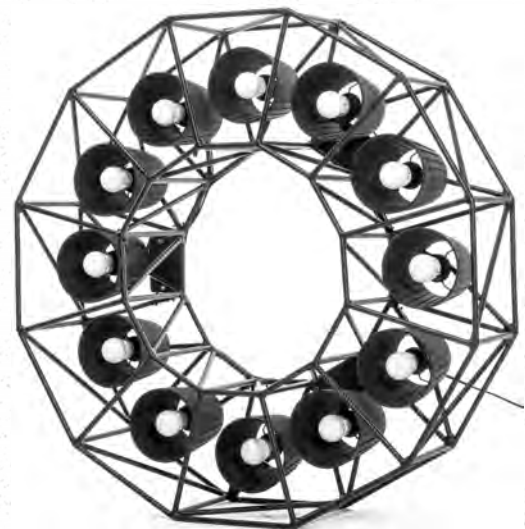

MODELLO
Model

Ring

ARTICOLO
Item **SEL01437**

STRUTTURA
Frame

Metallo, tessuto
Metal, fabric

COLORI
Colors

Nero
Black

MISURE (cm)
Measures

Ø77 / H.22

CARATTERISTICHE
Features

Sospensione, 12 luci (E14)
Suspension, 12 lamps (E14)