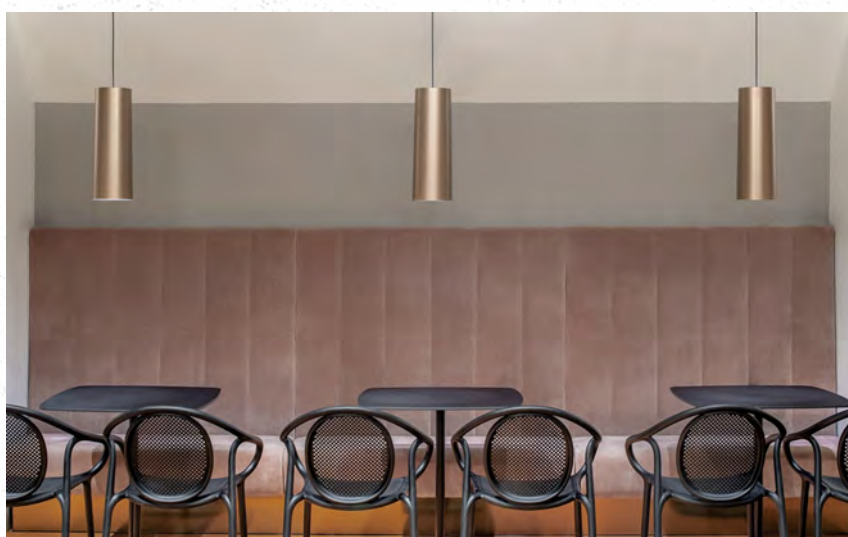

MODELLO
Model

To.Be

ARTICOLO
Item

PEL006S/A

STRUTTURA
Frame

Policarbonato
Policarbonate

COLORI
Colors

Nero, Corten, ottone rosa
Black, Corten, pink brass

MISURE (cm)
Measures

Ø10 / H.28,5
Ø17 / H.47,5 (PEL006W/B)

CARATTERISTICHE
Features

Sospensione, 1 luce (E27)
Suspension, 1 lamp (E27)